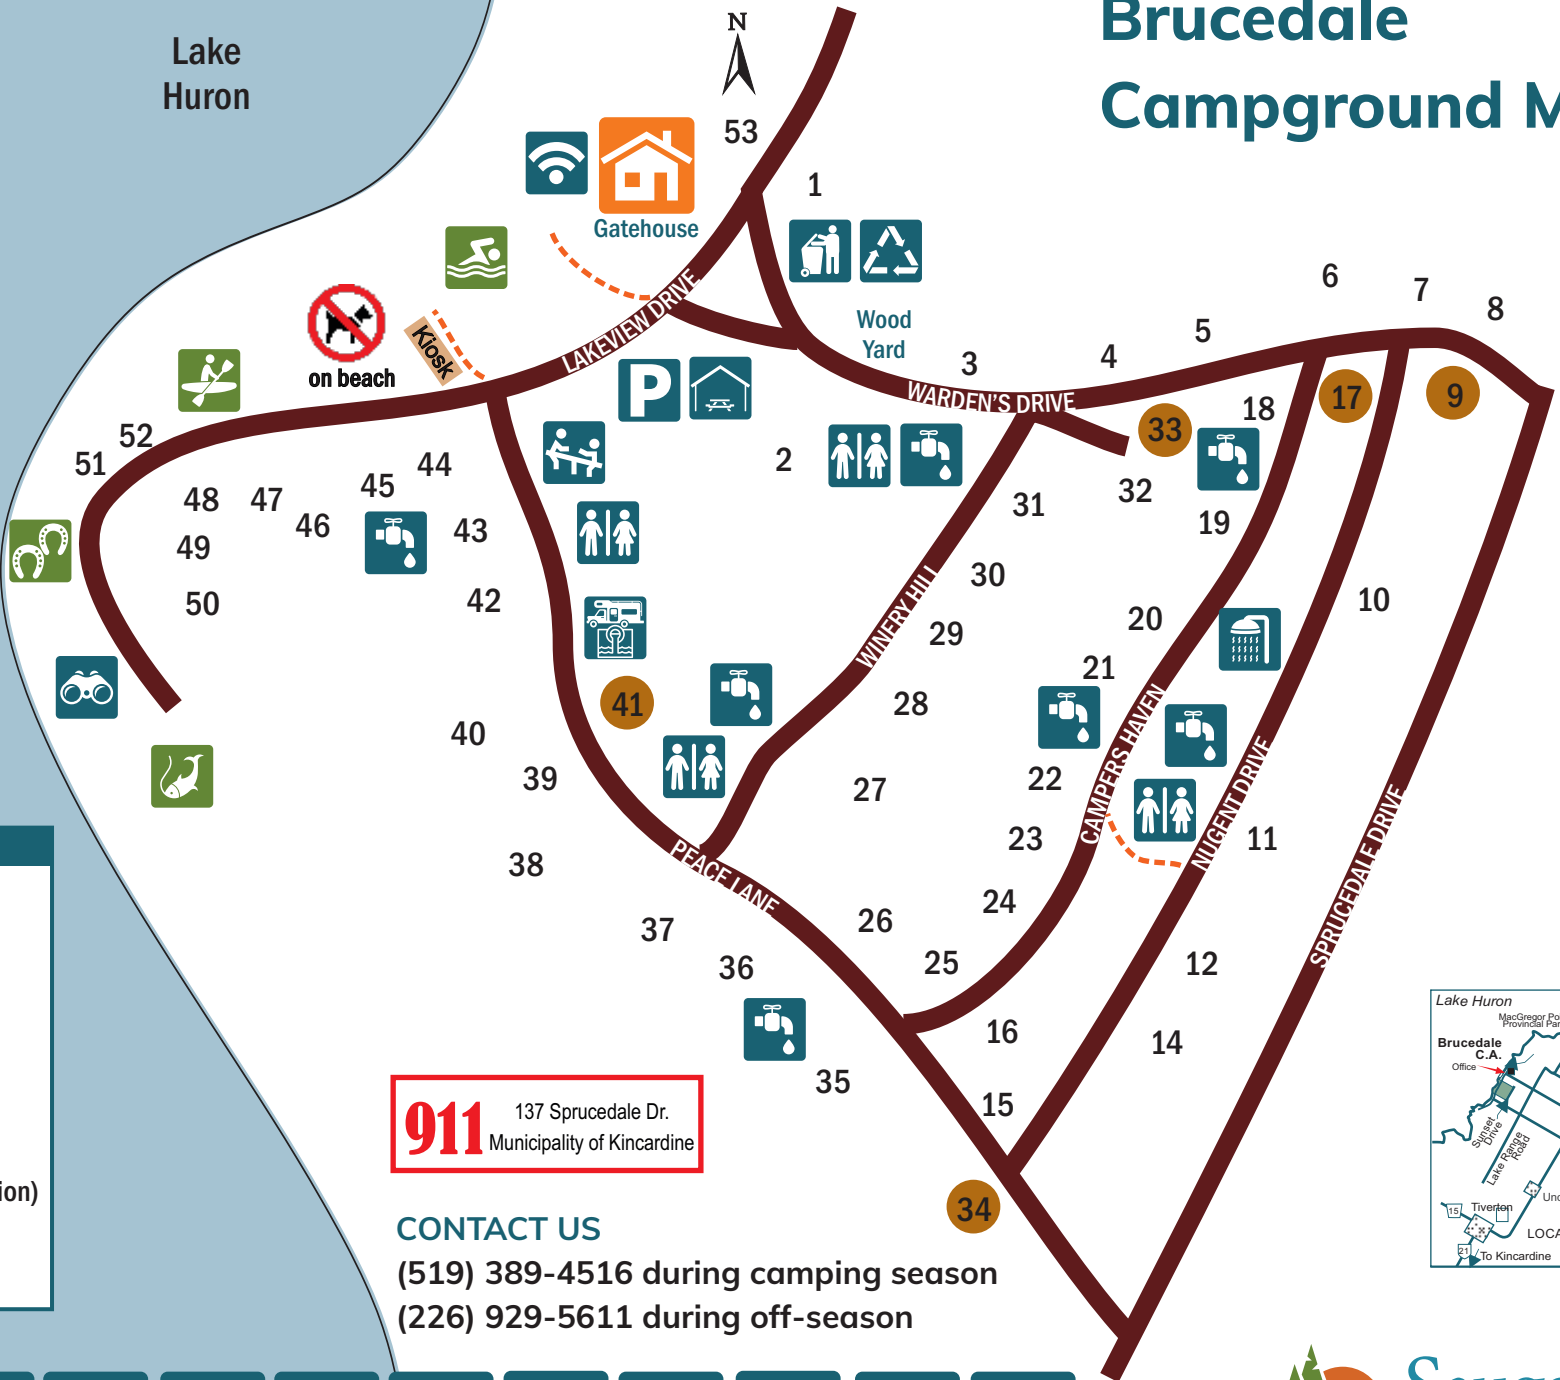

# Brucedale Campground Map

**LEGEND**

- - - - - Path/Trail
- Road
- Internal Road
- 47 Serviced Sites
- 5 Unserviced Sites
- Waterbody
- Gatehouse
- WiFi (central location)

Serviced sites have 15 or 30 AMP service and water.

**911** 137 Sprucedale Dr.  
Municipality of Kincardine

**CONTACT US**  
(519) 389-4516 during camping season  
(226) 929-5611 during off-season